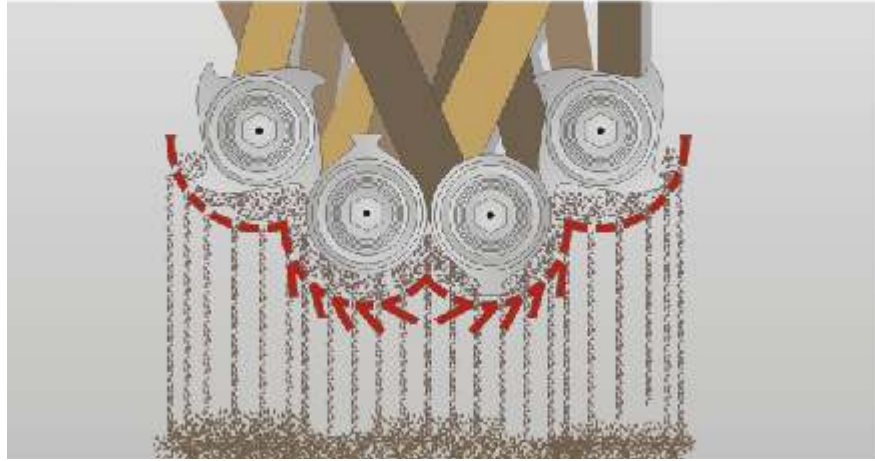

The high-powered

Four Shaft Shredders RMZ 500 - RMZ 1000 S

economical - sturdy - powerful

High powered four-shaft shredders: These machines shred waste residues and recyclable materials with ease. Ideal for reducing the volume of materials at an optimum cost-benefit ratio.

Other features include: Rugged design, very reliable, operator-friendly, low running costs, wide range of applications and particularly suitable for shredding lengthy objects.

Four Shaft Shredder RMZ 500 - RMZ 1000 S

The classical multi-shaft shredder in a modern design, combined with the modern know-how of Reinbold.

The rugged shredder is fitted with an electronic control system which protects the machine against overloading and switches off when empty. The large hopper and the blade shaft enable a high throughput rate at low power consumption.

Additional back-up shredders underneath the perforated screen prevent the occurrence of long chips. The radius of the perforation determines the size of the chip.

The cutting system comprises of 2 cutting shafts and 2 broaching shafts or optional of 4 cutting shafts.