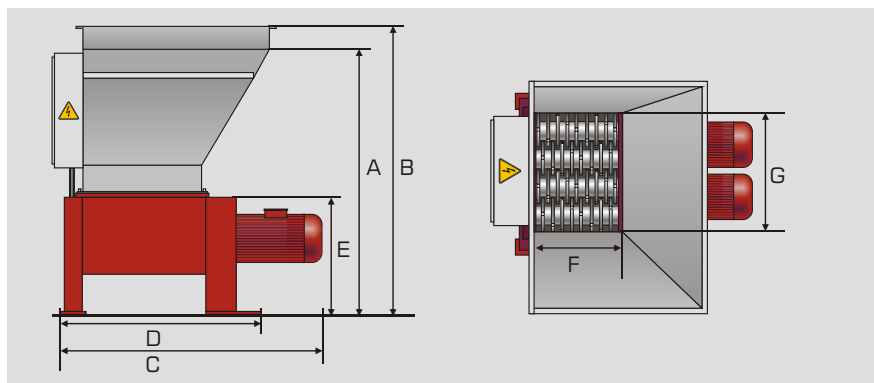

The classical multi-shaft shredder in a modern design, combined with the modern know-how of Reinbold.

The rugged shredder is fitted with an electronic control system which protects the machine against overloading and switches off when empty. The large hopper and the blade shaft enable a high throughput rate at low power consumption.

Additional back-up shredders underneath the perforated screen prevent the occurrence of long chips. The radius of the perforation determines the size of the chip.

The cutting system comprises of 2 cutting shafts and 2 broaching shafts or optional of 4 cutting shafts.

The cutting system is driven by firm cogwheels which run in a closed oil bath.

Type	RMZ 500	RMZ 700 S	RMZ 1000 S
Hopper opening (mm)			
Width	1.000	1.400	1.400
Length	1.250	1.300	1.500
Cutting tool opening (mm)			
Width (F)	462	760	990
Length (G)	562	700	700
Plate-Ø (mm)	235	280	280
Motor output (kW)	2 x 7,5 2 x 11	2 x 15 2 x 18,5 2 x 22	2 x 15 / 2 x 18,5 2 x 22 2 x 30
Throughput rate (kg) with a perforation-diameter of *			
20 mm	300-500	600-1.200	800-1.500
25-40 mm	500-800	800-1.500	1.000-2.000
Dimension (mm) A	1.660	1.660	1.690
Dimension (mm) B	1.970	1.980	1.980
Dimension (mm) C	1.400	1.780	2.250
Dimension (mm) D	1.040	1.250	1.470
Dimension (mm) E	830	830	830
Weight (approx. kg)	1.300	2.500	3.000